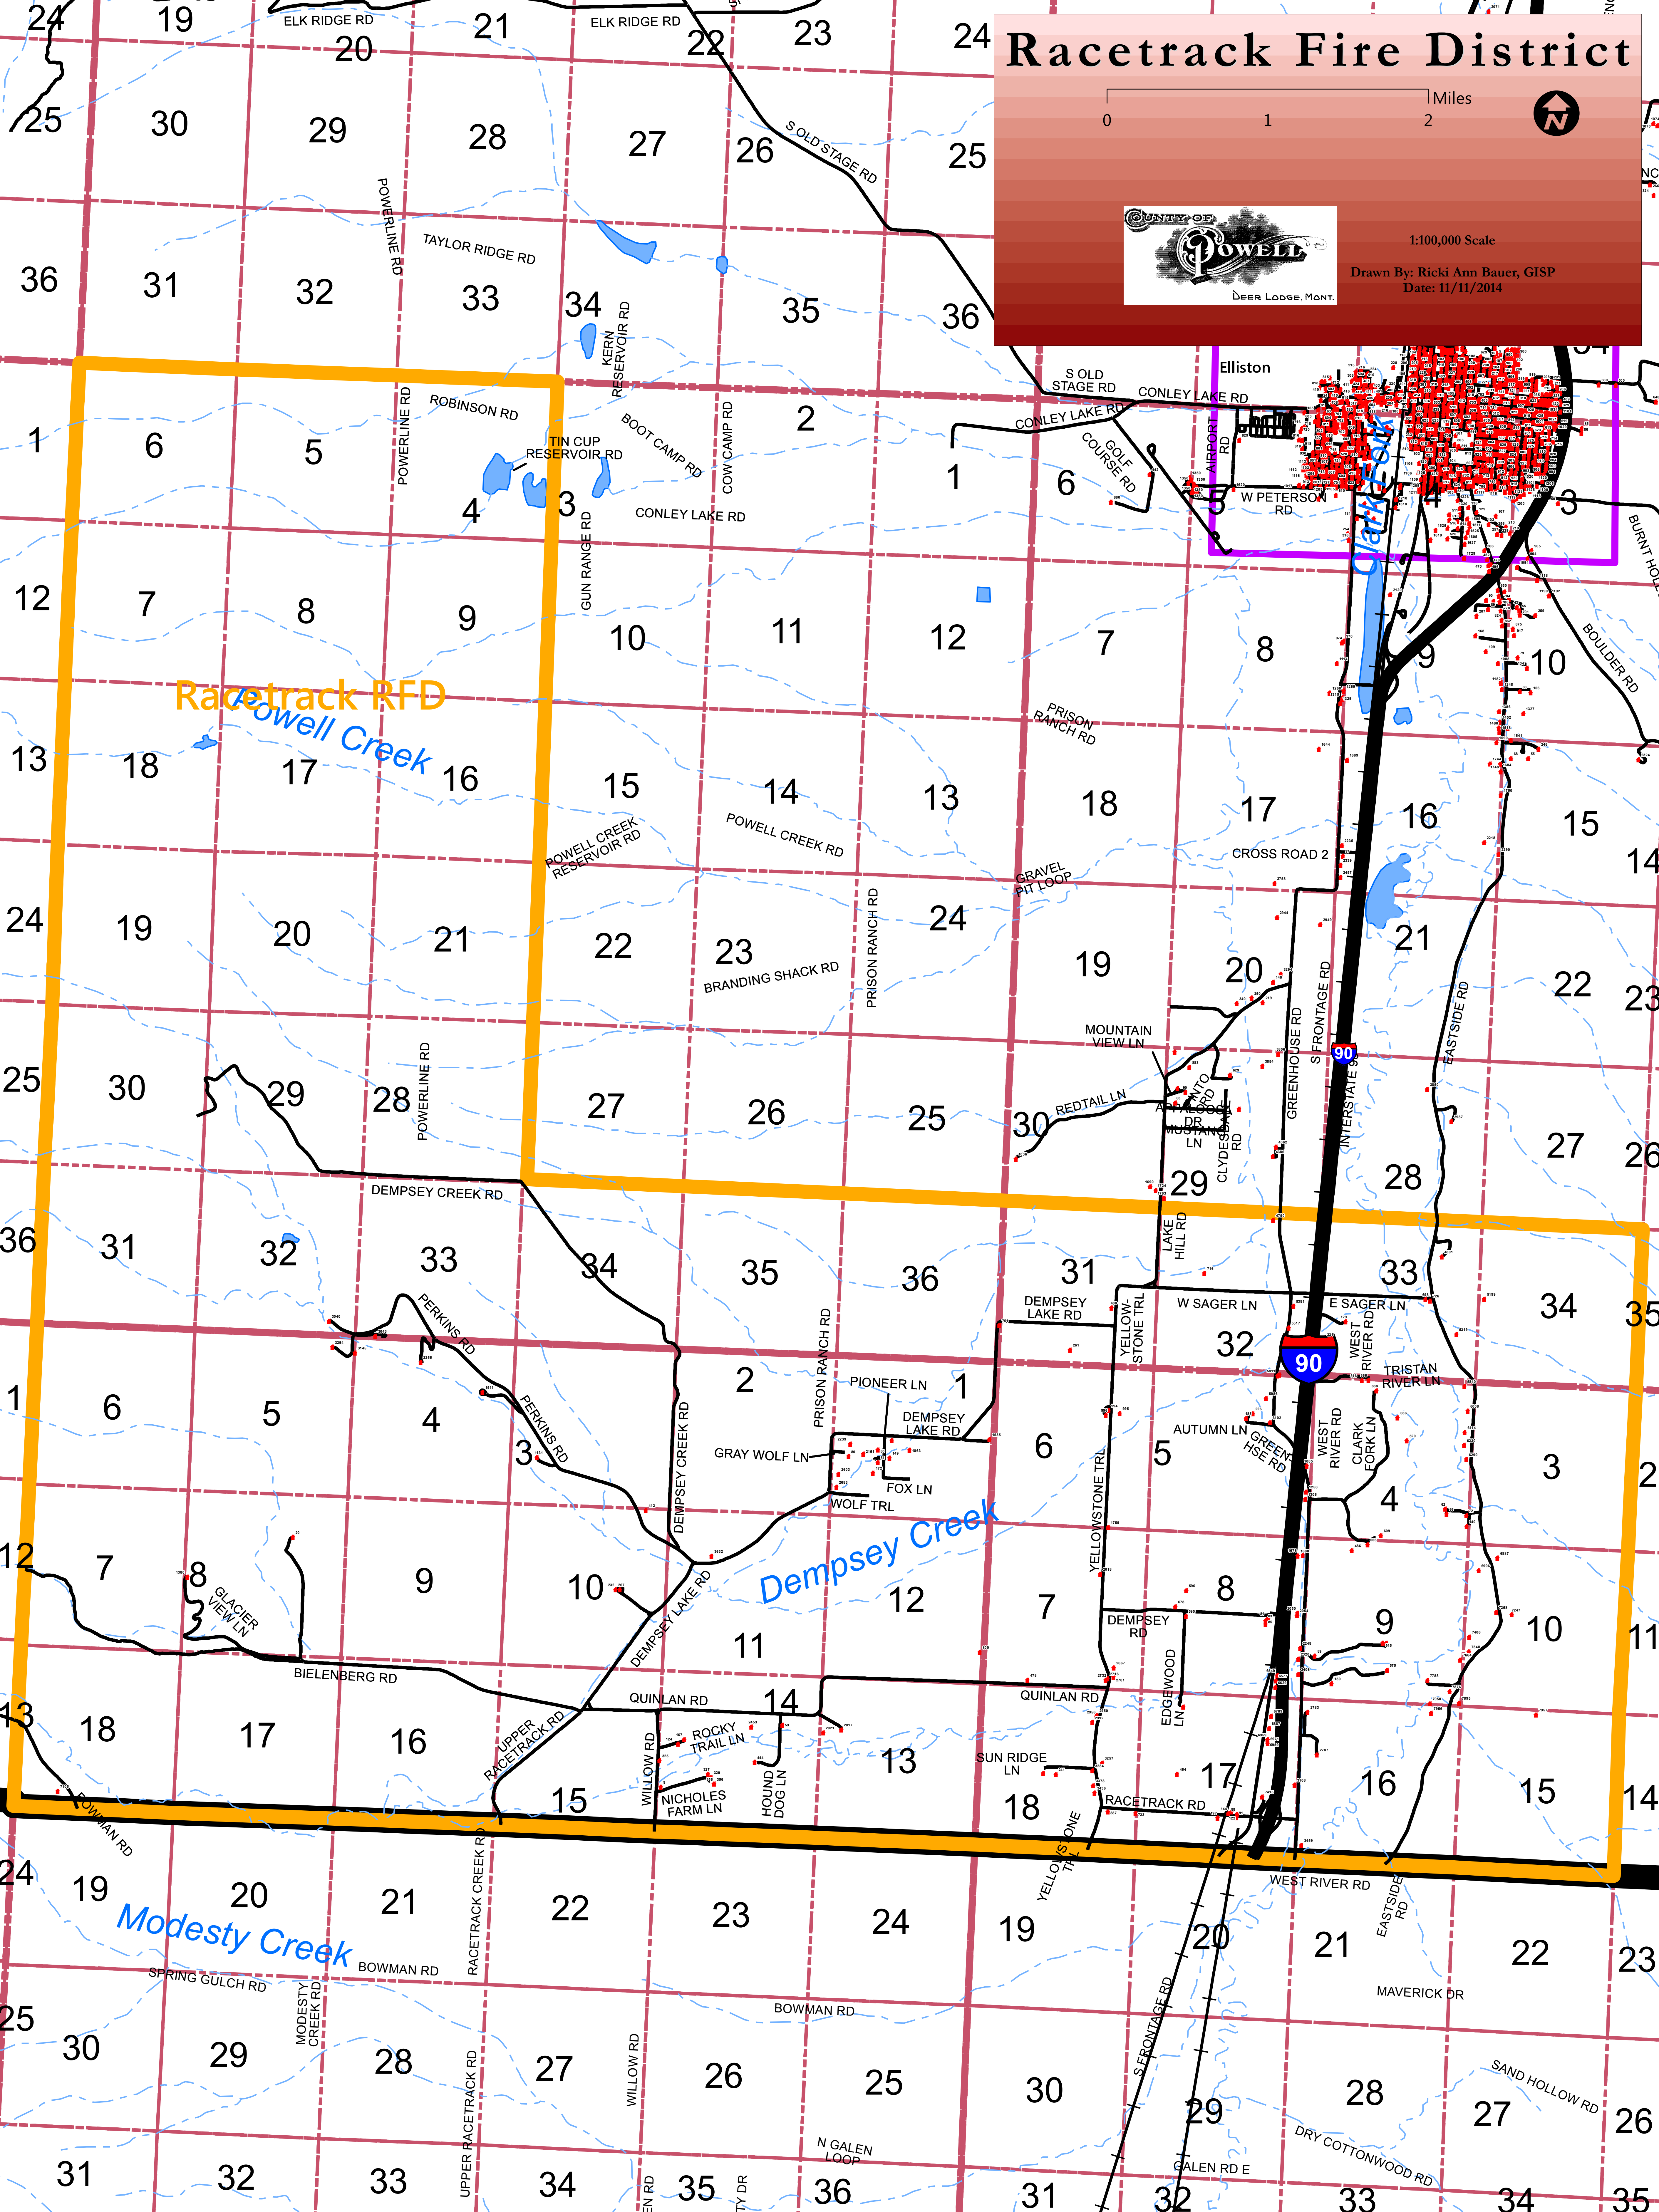

Racetrack Fire District

1:100,000 Scale

Drawn By: Ricki Ann Bauer, GISP
Date: 11/11/2014

Racetrack RFD

Powell Creek

Dempsey Creek

Modesty Creek