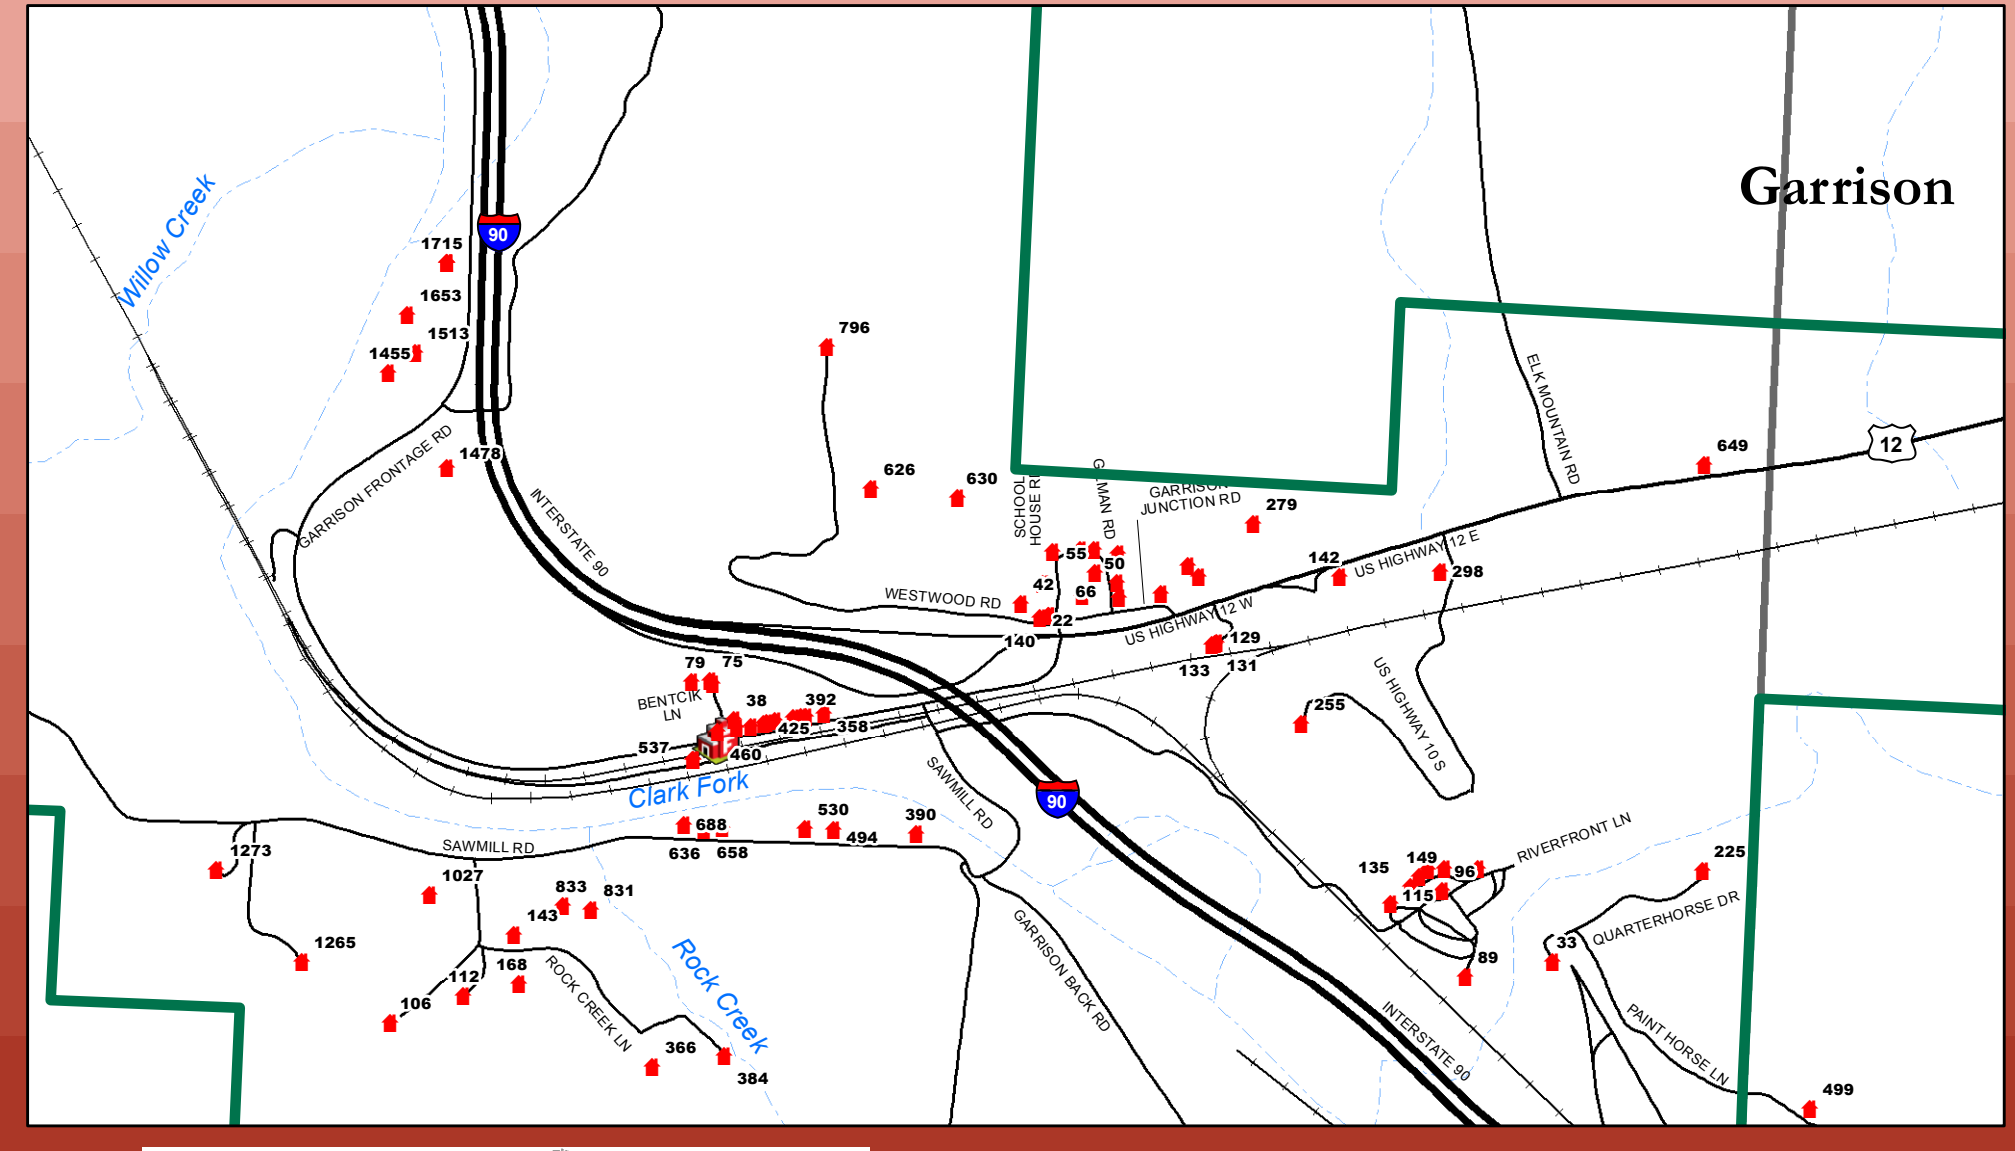

Garrison Fire District

0 0.5 1 Miles

1:100,000 Scale

Drawn By: Ricki Ann Bauer, GISP
Date: 11/11/2014