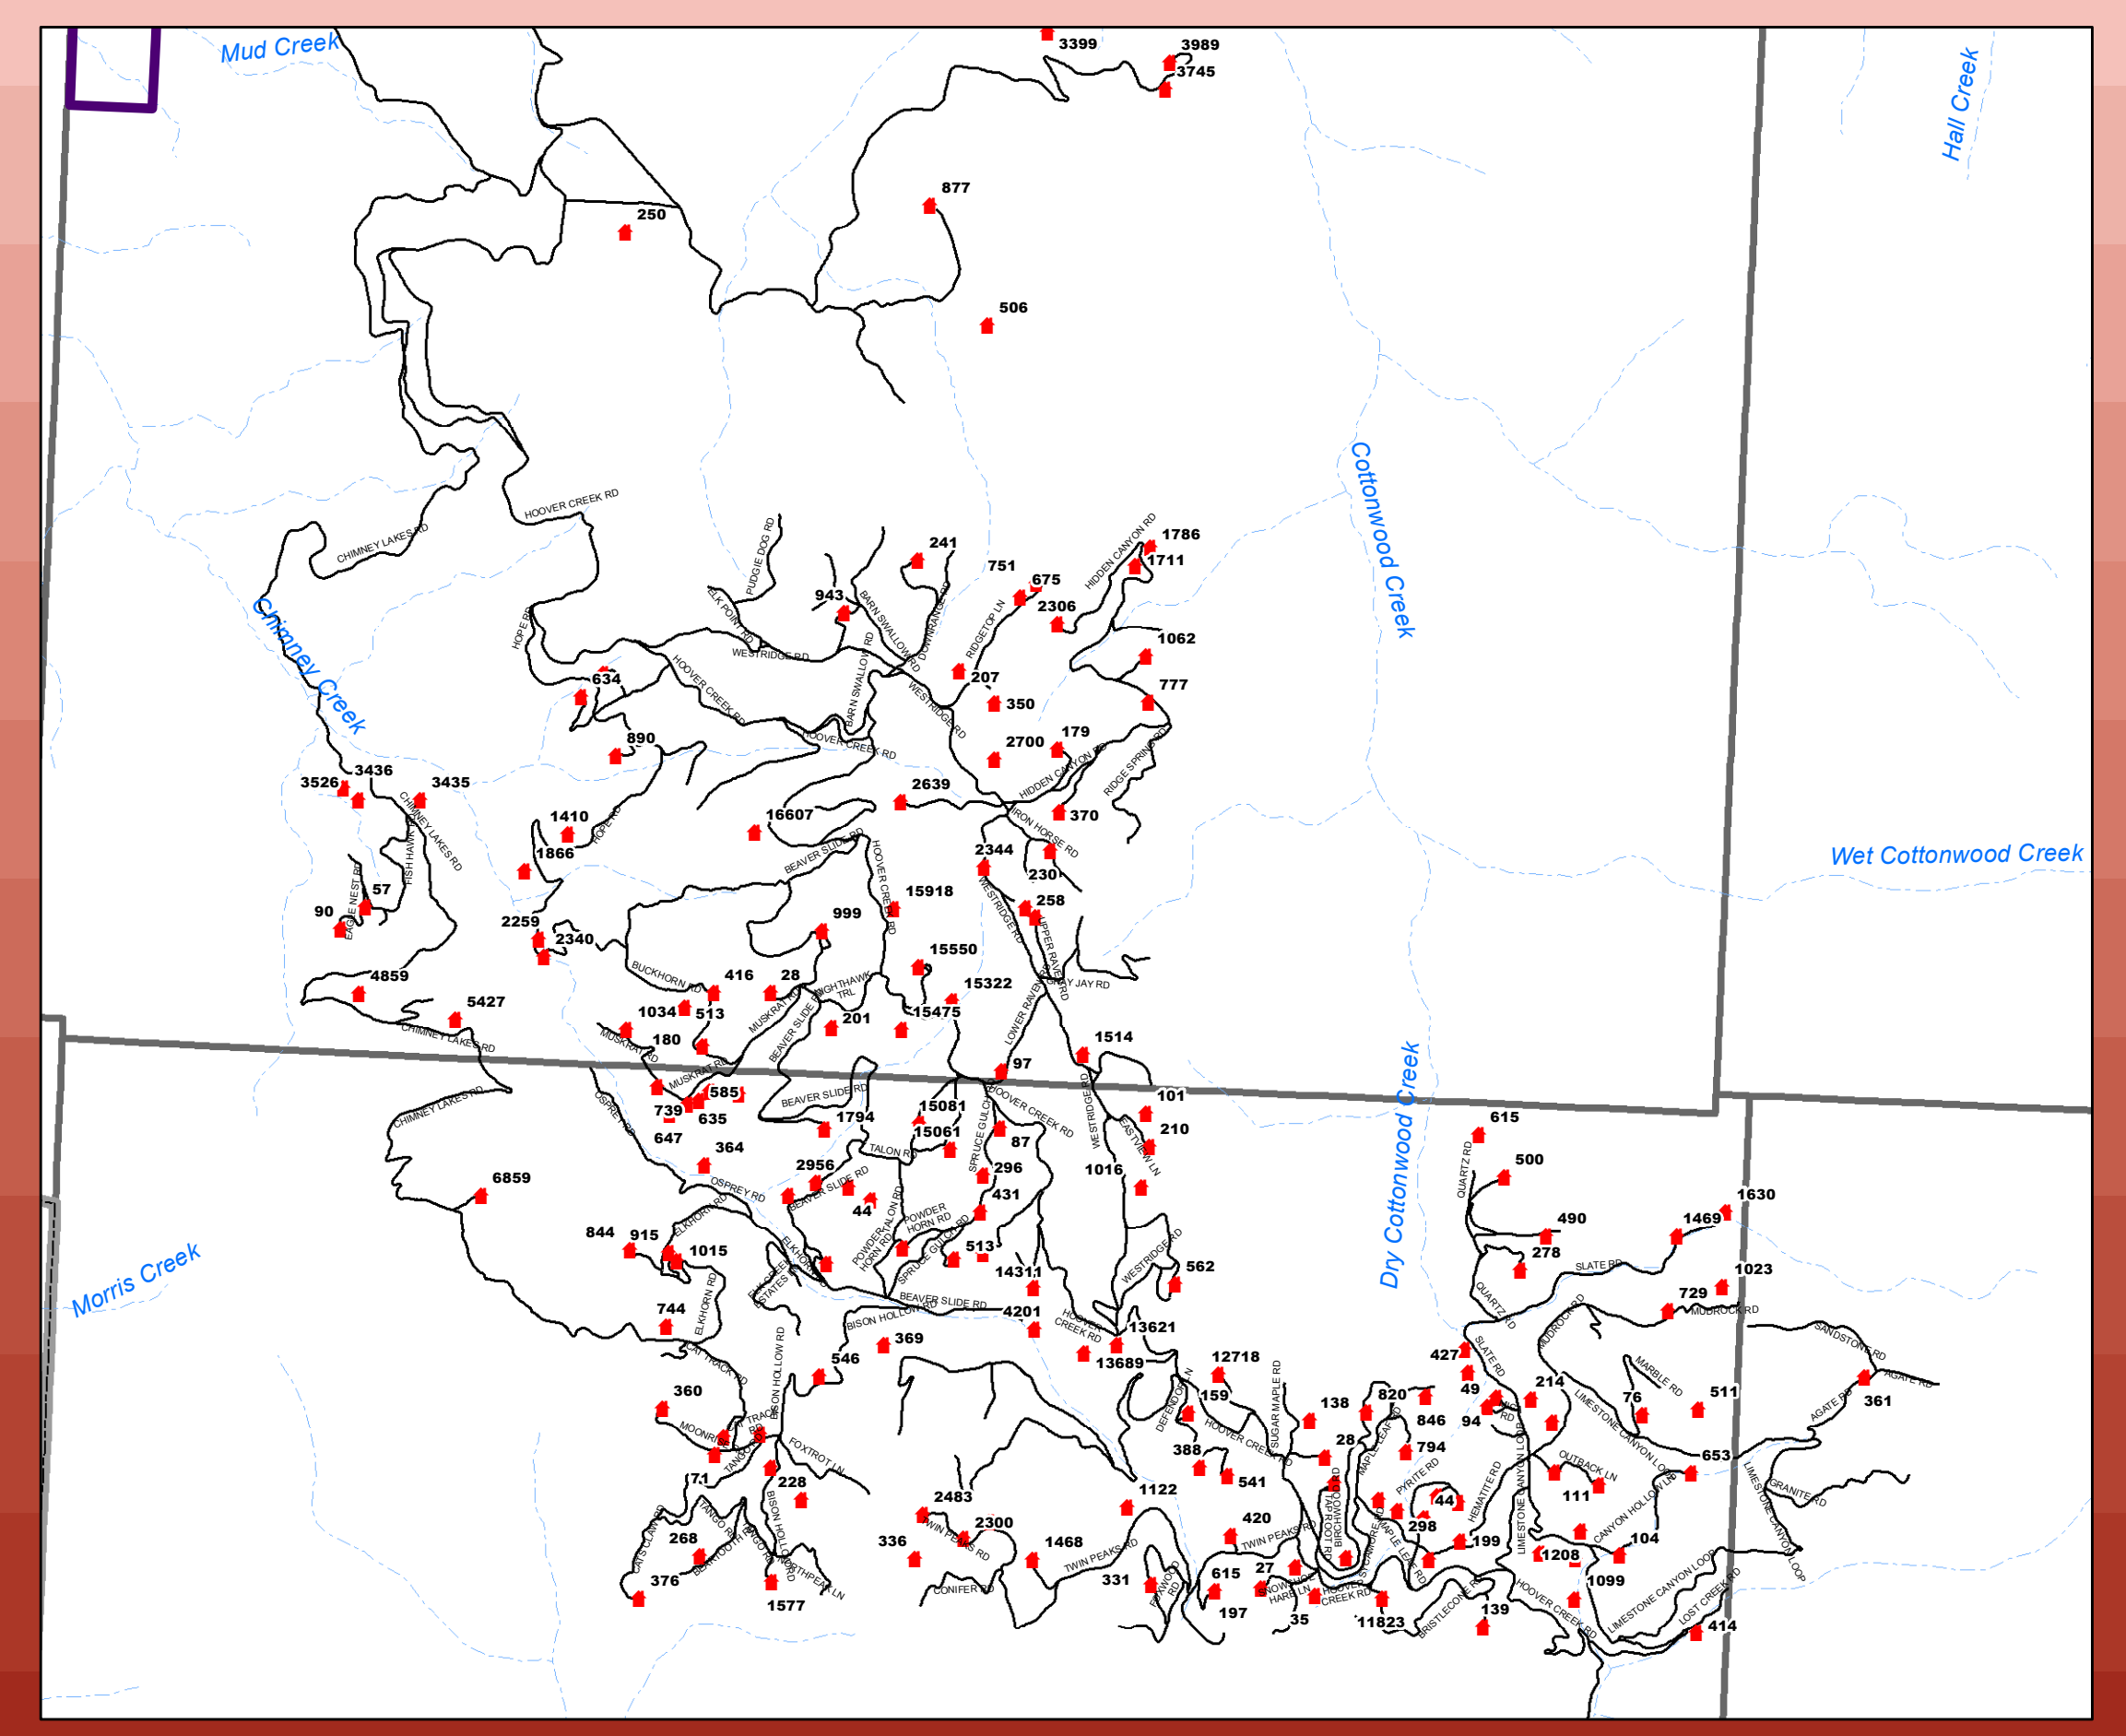

# Rock Creek Fire District

1:100,000 Scale  
Drawn By: Ricki Ann Bauer, GISP  
Date: 11/11/2014